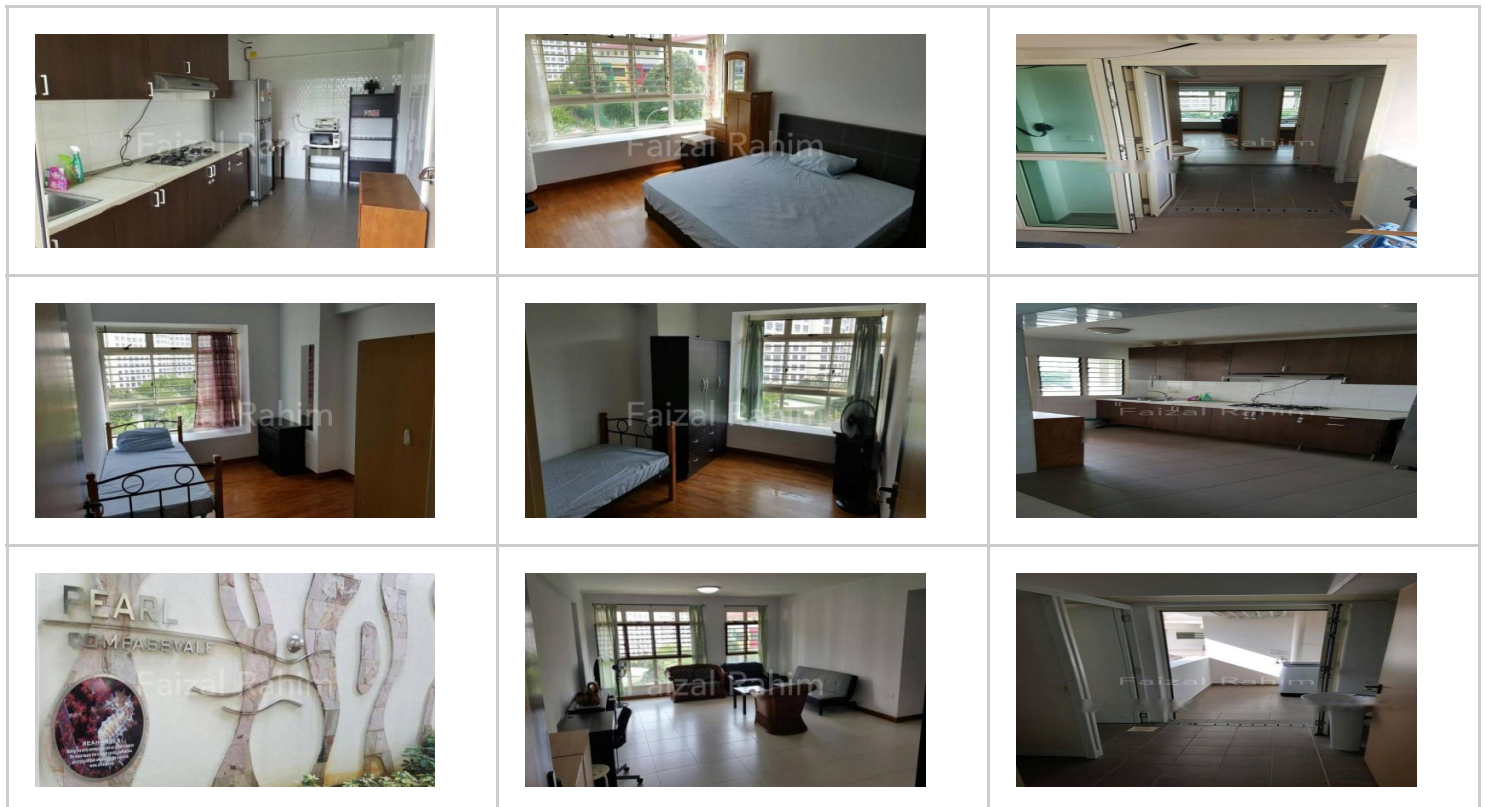

Bedrooms	3
Bathrooms	2
Floor Size	1,184.00 sqft
PSF	2
Property Type	HDB

## Photos