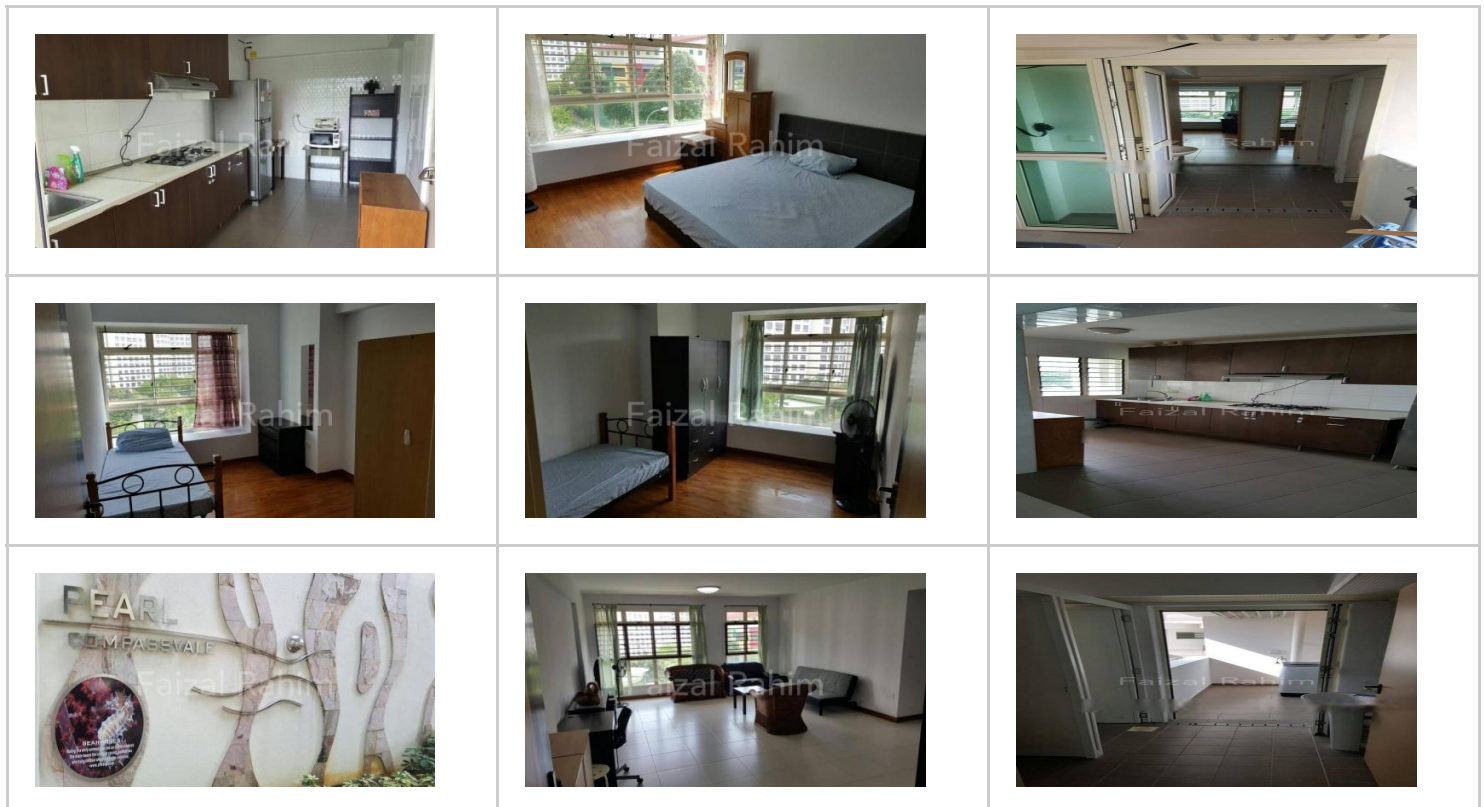

| | |
|---------------|---------------|
| Bedrooms | 3 |
| Bathrooms | 2 |
| Floor Size | 1,184.00 sqft |
| PSF | 2 |
| Property Type | HDB |

Photos

Map

<https://maps.googleapis.com/maps/api/staticmap?center=1.3863975514944,103.89995969005&zoom=14&size=500x250>