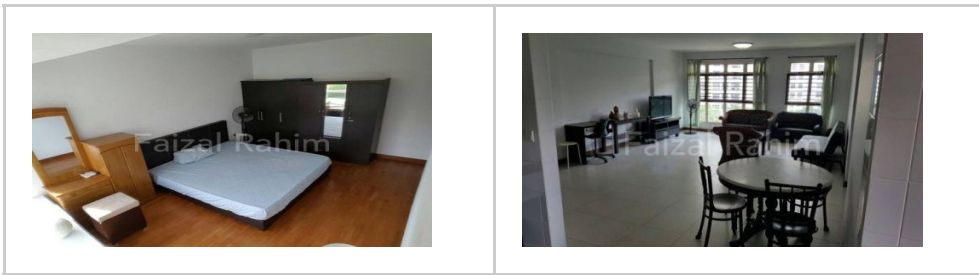

Bedrooms	3
Bathrooms	2
Floor Size	1,184.00 sqft
PSF	2
Property Type	HDB

Photos

Map

Agent Contact Information

Name	Faizal Rahim
Agency	CBRE
License No	R006497E

Mobile Number

97993499