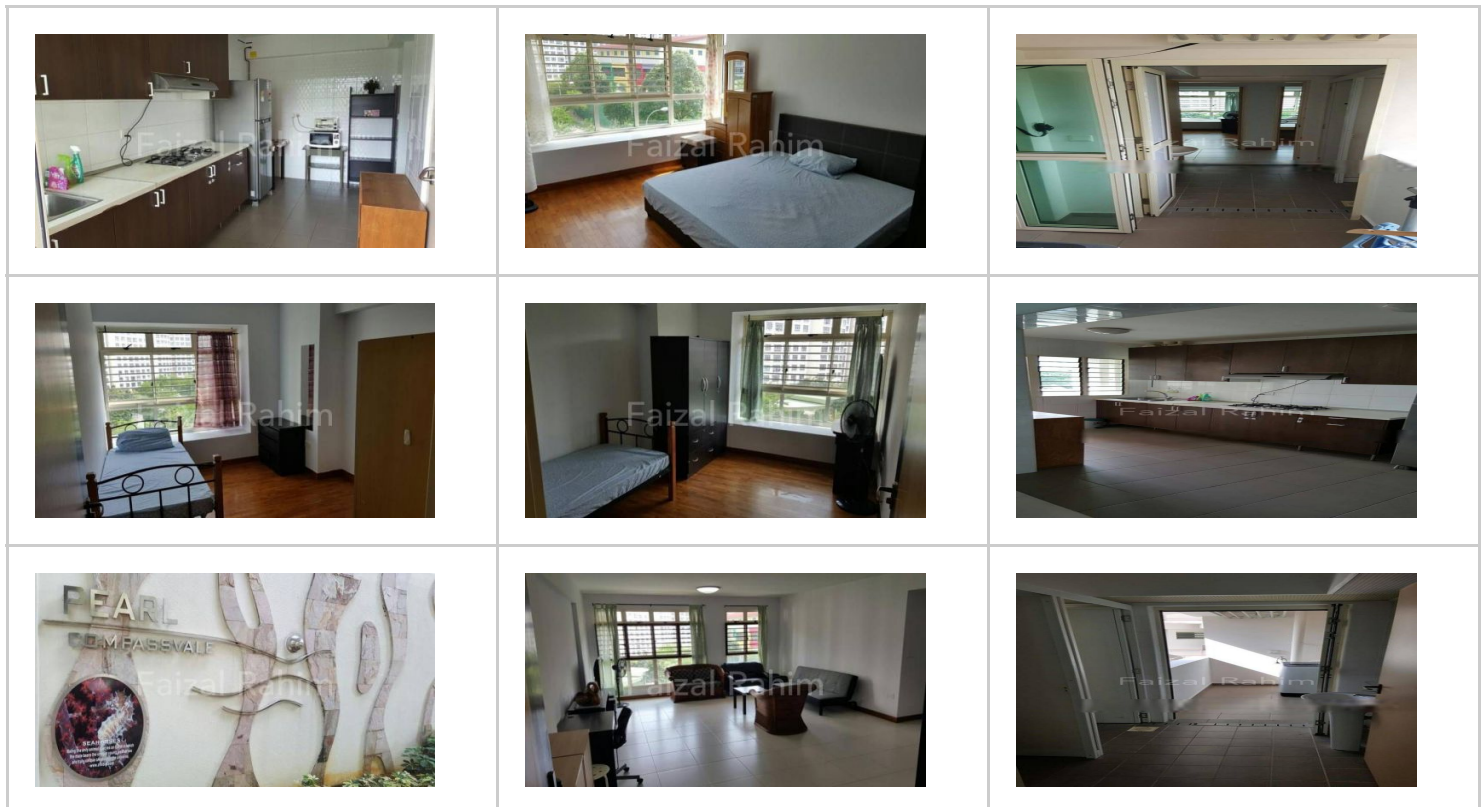

Bedrooms	3
Bathrooms	2
Floor Size	1,184.00 sqft
PSF	2
Property Type	HDB

Photos

Map

Agent Contact Information

Name	Faizal Rahim
Agency	CBRE
License No	R006497E

Mobile Number

97993499