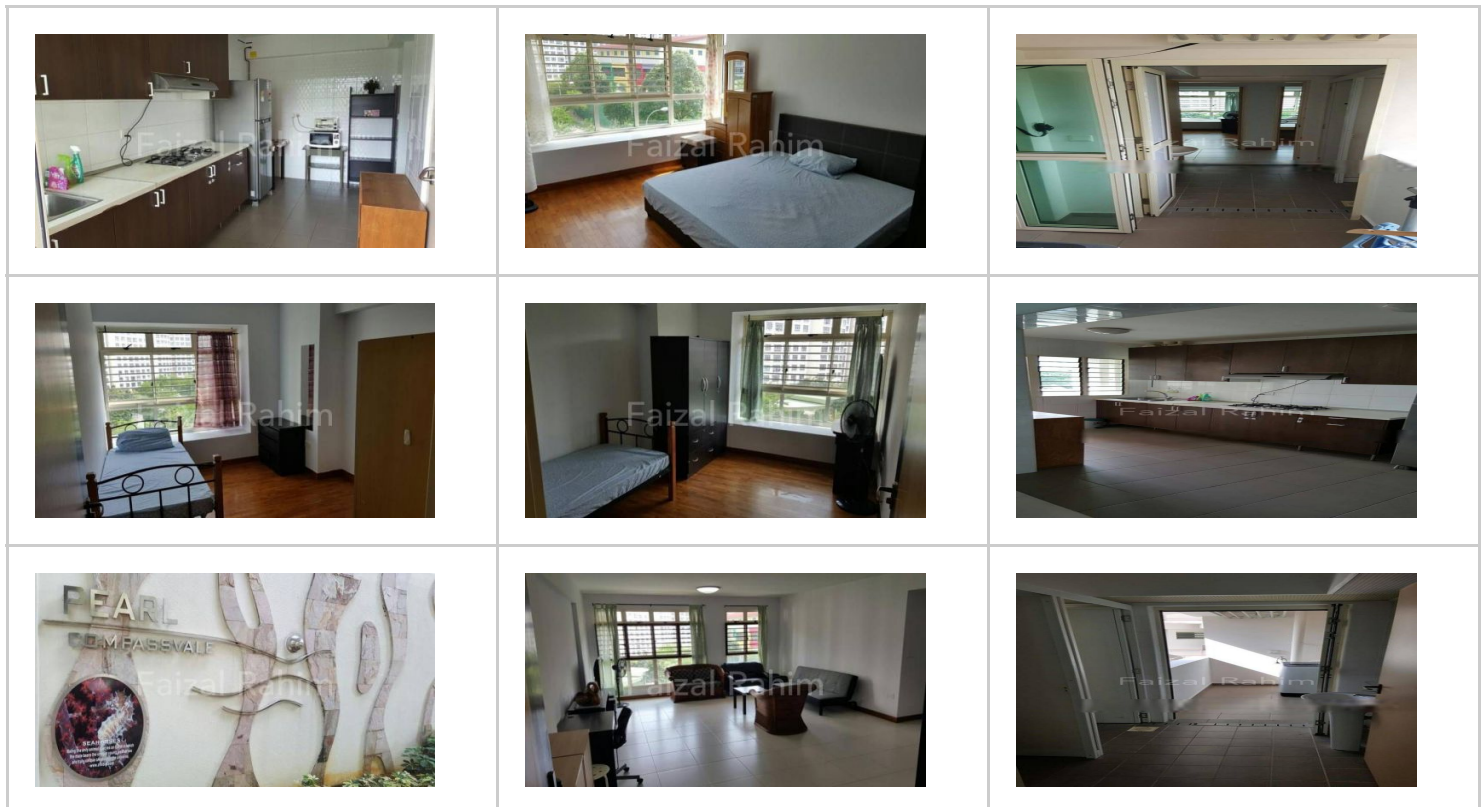

Bedrooms	3
Bathrooms	2
Floor Size	1,184.00 sqft
PSF	2
Property Type	HDB

Photos

Map

<https://maps.googleapis.com/maps/api/staticmap?center=1.3863975514944,103.89995969005&zoom=14&size=500x250>

Agent Contact Information