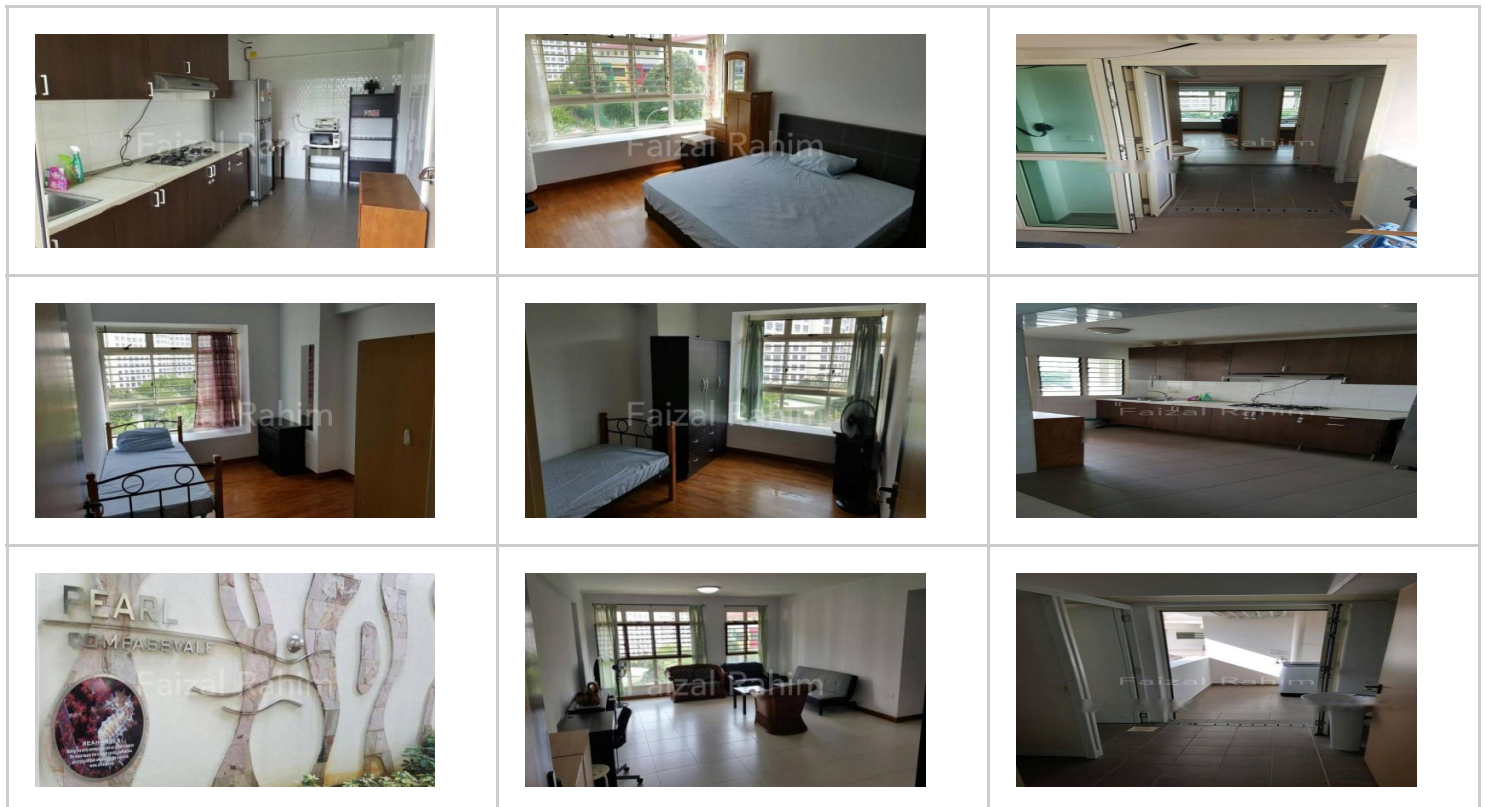

Bedrooms	3
Bathrooms	2
Floor Size	1,184.00 sqft
PSF	2
Property Type	HDB

Photos

Map

Agent Contact Information

Name	Faizal Rahim
Agency	CBRE
License No	R006497E

Mobile Number

97993499